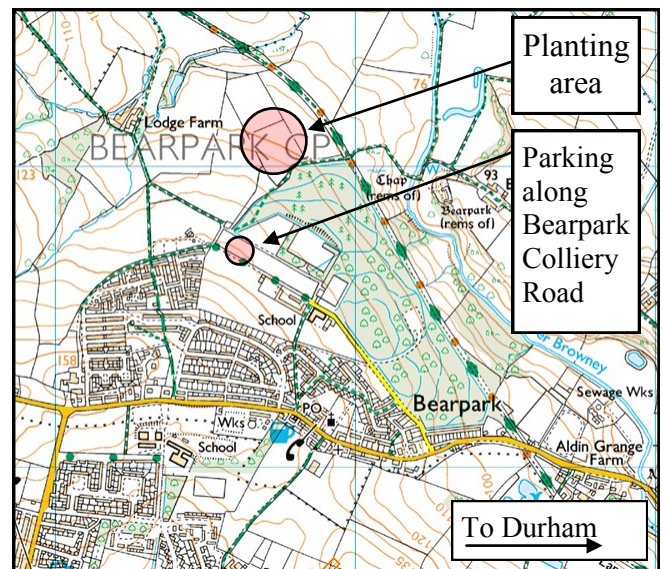

Join the celebrations by planting a tree in your local Jubilee Wood.

Sat 10th March
11am-1pm
Bearpark, Durham

This event is free and trees will be provided.

Please bring suitable footwear, warm waterproof clothing and a spade if you have one.

Children should be accompanied by a responsible adult.

Bearpark is situated 3 miles West of Durham. For sat. nav. use DH7 7AU

For further details contact Dominic Sweeting
0844 334 5403 / 07720 808 754
dominicsweeting@woodlandtrust.org.uk