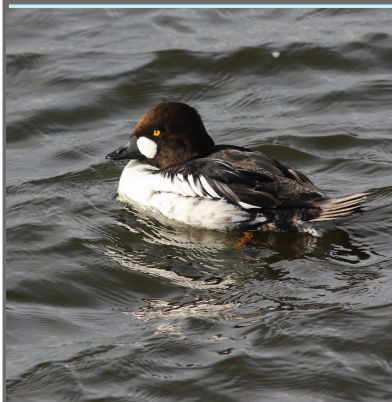

WINTER WETLAND BIRDS- LOW BARNS & RAINTON MEADOWS

Mallard ©Derick Moore

Coot ©Guy Edwards

Moorhen ©Ian Rose

Mute swan ©Neil Aldridge

Tufted duck ©John Hawkins

Teal ©Chris Gomersall

Cormorant ©John Hawkins

Goldeneye ©Megan Lowe

Little egret ©Steve Waterhouse

Canada geese ©Derek Moore