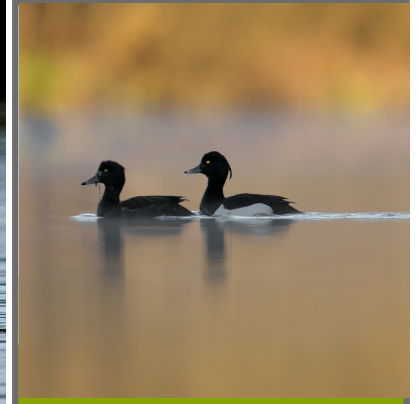

WINTER WETLAND BIRDS- LOW BARNS & RAINTON MEADOWS

Mallard ©Derick Moore

Coot ©Guy Edwards

Moorhen ©Ian Rose

Mute swan ©Neil Aldridge

Tufted duck ©John Hawkins

Teal ©Chris Gomersall

Cormorant ©John Hawkins

Goldeneye ©Megan Lowe

Little egret ©Steve Waterhouse

Canada geese ©Derek Moore