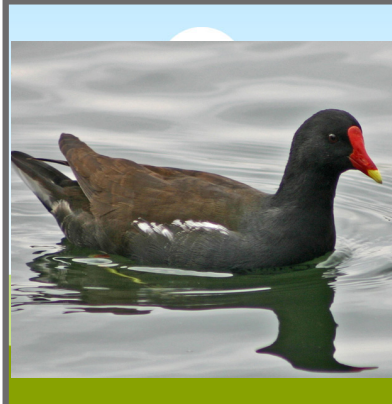

WINTER WETLAND BIRDS- LOW BARNS & RAINTON MEADOWS

Mallard ©Derick Moore

Coot ©Guy Edwards

Moorhen ©Ian Rose

Mute swan ©Neil Aldridge

Tufted duck ©John Hawkins

Teal ©Chris Gomersall

Cormorant ©John Hawkins

Goldeneye ©Megan Lowe

Little egret ©Steve Waterhouse

Canada geese ©Derek Moore